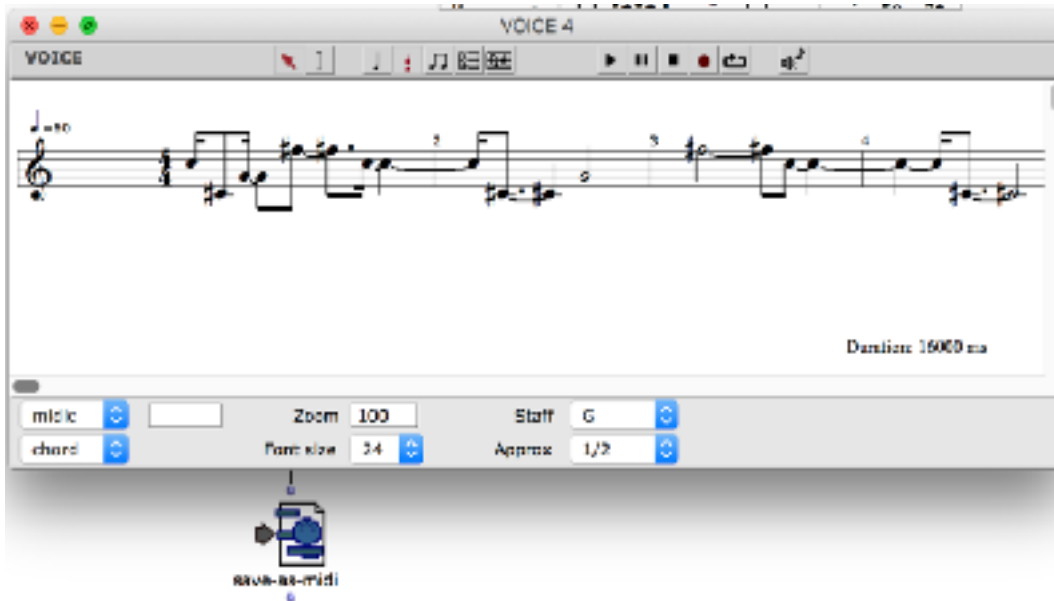

MusicXML simple structure input self

MIDI chord structure with input in the Voice object both tree and chords

Flow 1